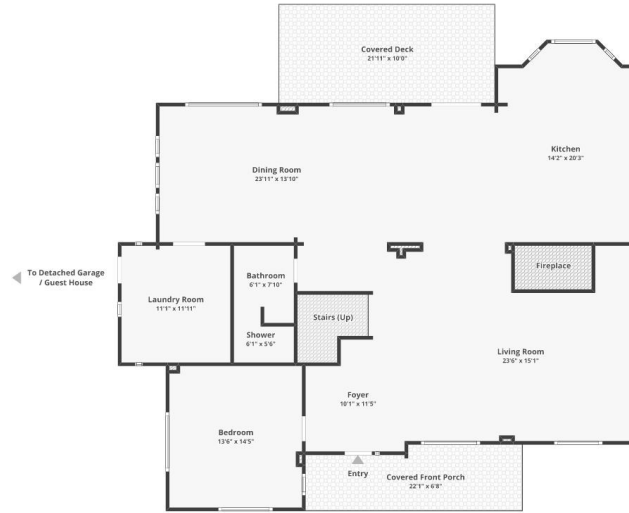

# 44895 Mill Rd, Cable, WI 54821

Total finished area: ~4,236.97 sq. ft.

**FLOOR 1**  
Finished area: ~1,751.65 sq. ft.

**FLOOR 2**  
Finished area: ~1,281.48 sq. ft.

**DETACHED GARAGE**  
Finished area: ~0 sq. ft.

**GUEST HOUSE**  
Finished area: ~1,203.84 sq. ft.