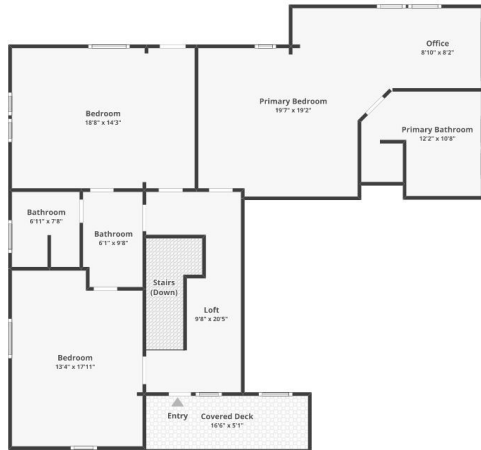

# 44895 Mill Rd, Cable, WI 54821

Total finished area: ~4,236.97 sq. ft.

**FLOOR 1**  
Finished area: ~1,751.65 sq. ft.

**FLOOR 2**  
Finished area: ~1,281.48 sq. ft.

**DETACHED GARAGE**  
Finished area: ~0 sq. ft.

**GUEST HOUSE**  
Finished area: ~1,203.84 sq. ft.